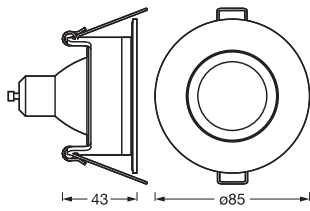

### Photometrical data

Luminous flux	250 lm
Total luminous flux of contained light sources	350 lm
Luminous efficacy	42 lm/W
Color temperature	2700...6500 K
Light color (designation)	Warm White / Cool White
Color rendering index Ra	> 80
Standard deviation of color matching	6 sdc <sub>m</sub>
Flickering metric (Pst LM)	≤1
Stroboscope effect metric (SVM)	<0.4
Photobiological safety group acc. to EN62778	RG1
Beam angle	36 °

### Dimensions & Weight

Diameter	85.00 mm
Height	43.00 mm
Product weight	220.00 g

SMART MAT SP ADJ 5W 827  
GU10 IP65